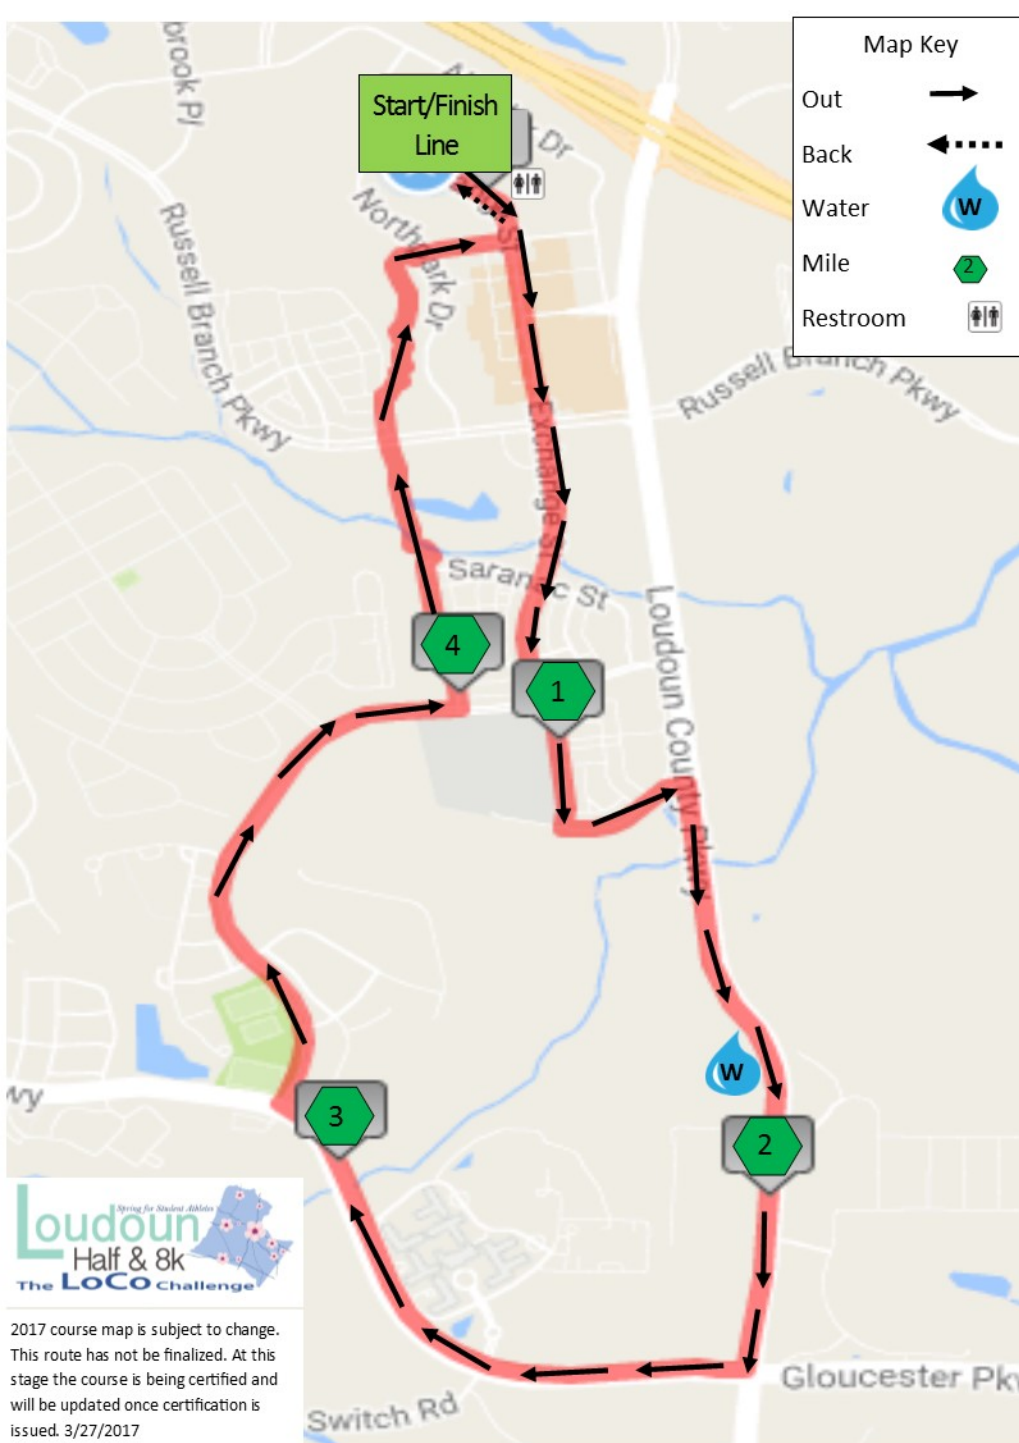

Loudoun 8k Route Narrative

- Start on Exchange St. next to open field
- Follow Exchange St. to Russell Branch
- Cross over Russell Branch Pkwy
- Left on Malden Place
- Right on LoCo Pkwy
- Right on Gloucester Pkwy
- Right on Marblehead Dr.
- Left on Holyoke Dr.
- To foot path at end of Holyoke Dr.
- Follow path to Russell Branch Pkwy
- Cross over Russell Branch to Savin Hill (utilize built in crosswalk)
- Right into Central Park next to red barn
- Follow path through park to Northpark Dr.
- Continue on Endicott Dr .
- Left on Exchange to finish line

2017 course map is subject to change. This route has not been finalized. At this stage the course is being certified and will be updated once certification is issued. 3/27/2017